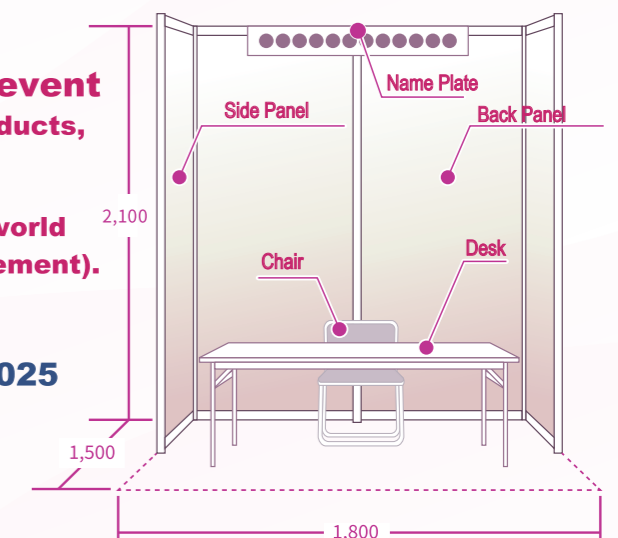

PLAN	CHARGE / booth	DETAIL
Decoration	198,000 JPY +tax	W1,800mm x D1,500mm x H2,100mm Included : panel installation, 1 desk, 1 chair, name plate 10% discount for 4 or more purchase
Decoration (Public Agency)	99,000 JPY +tax	W1,800mm x D1,500mm x H2,100mm Included : panel installation, 1 desk, 1 chair, name plate
Space only	150,000 JPY +tax	W1,800mm x D1,500mm x H2,100mm Exhibitors should provide wall panels, name plates, etc. 10% discount for 4 or more purchase